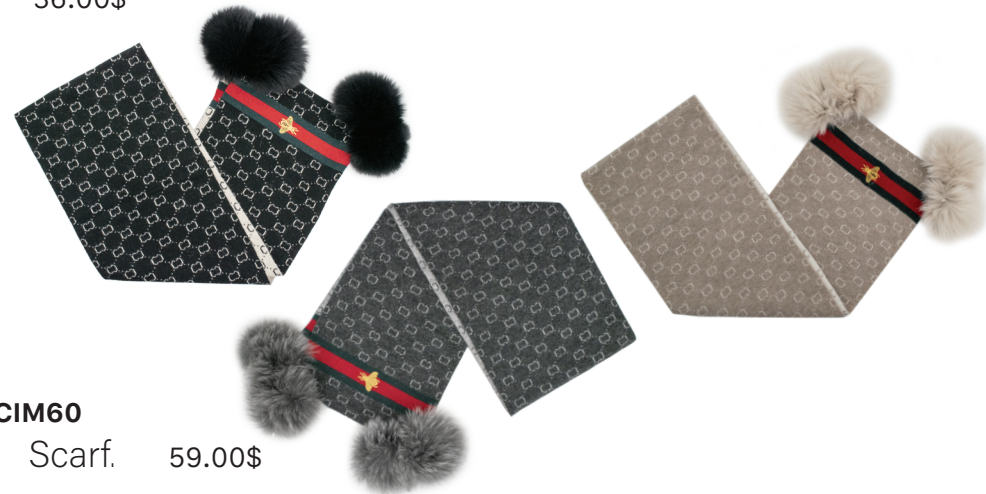

BLACK

GREY

BEIGE

HTIM60

Hat.
36.00$

SCIM60

Scarf. 59.00$